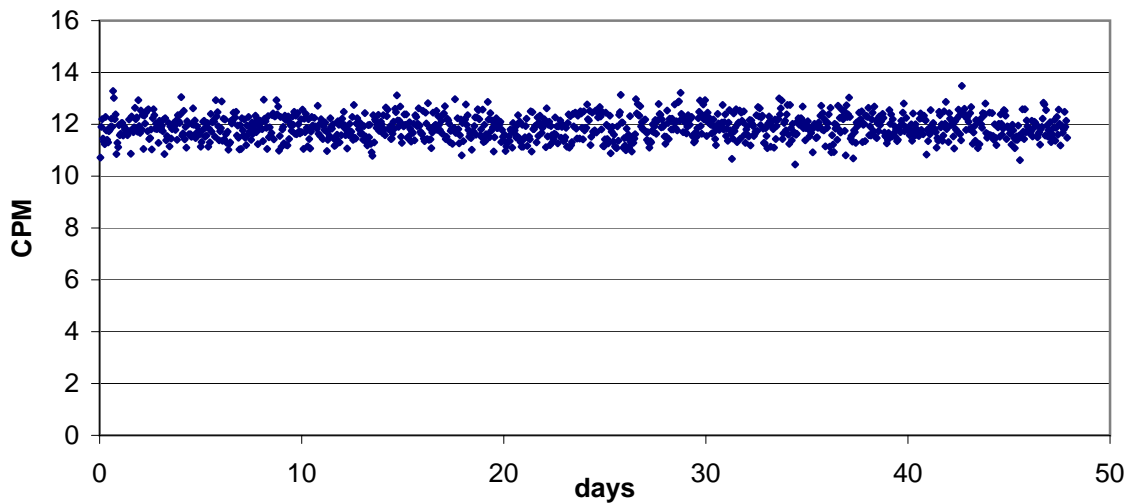

CPM, Aware RM-60 Geiger Counter
hour averages, indoors office, Mtn.View CA
Start: Mon Jul 16 13:50:04 2007

Diurnal variation in CPM, 48 days

Data recorded by John Beale, beale@best.com plot 9/3/2007