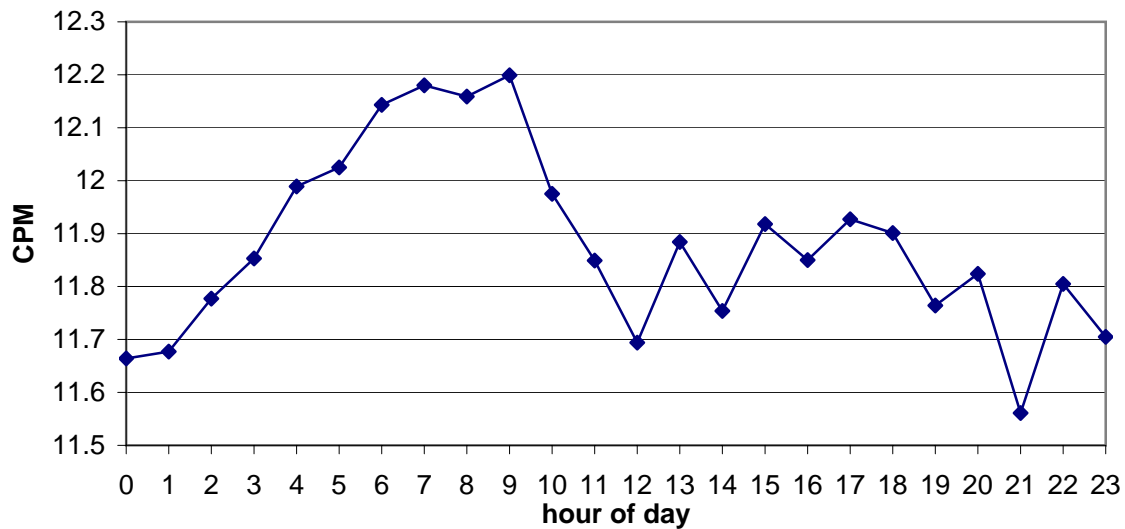

CPM, Aware RM-60 Geiger Counter
hour averages, indoors office, Mtn.View CA
Start: Mon Jul 16 13:50:04 2007

Diurnal variation in CPM, 48 days

Data recorded by John Beale, beale@best.com plot 9/3/2007