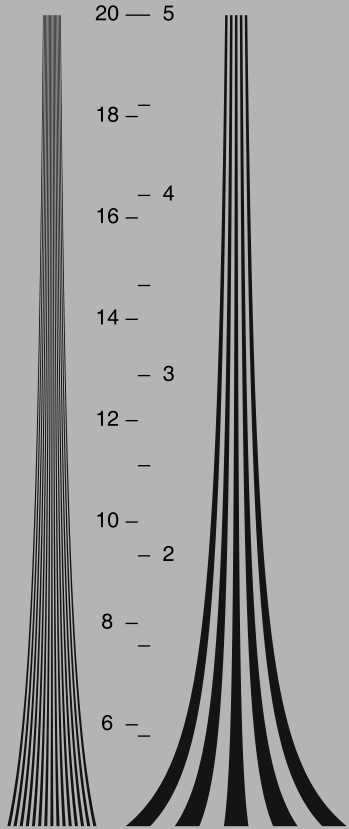

Line Widths/Box Height (LW/BH) (100X) Contrast ratio = 80

Imatest

20 — 5
18 —
16 — 4
14 —
12 — 3
10 — 2
8 —
6 —

(100X)

2 3 4 5
6 8 10 12 14 16 18 20